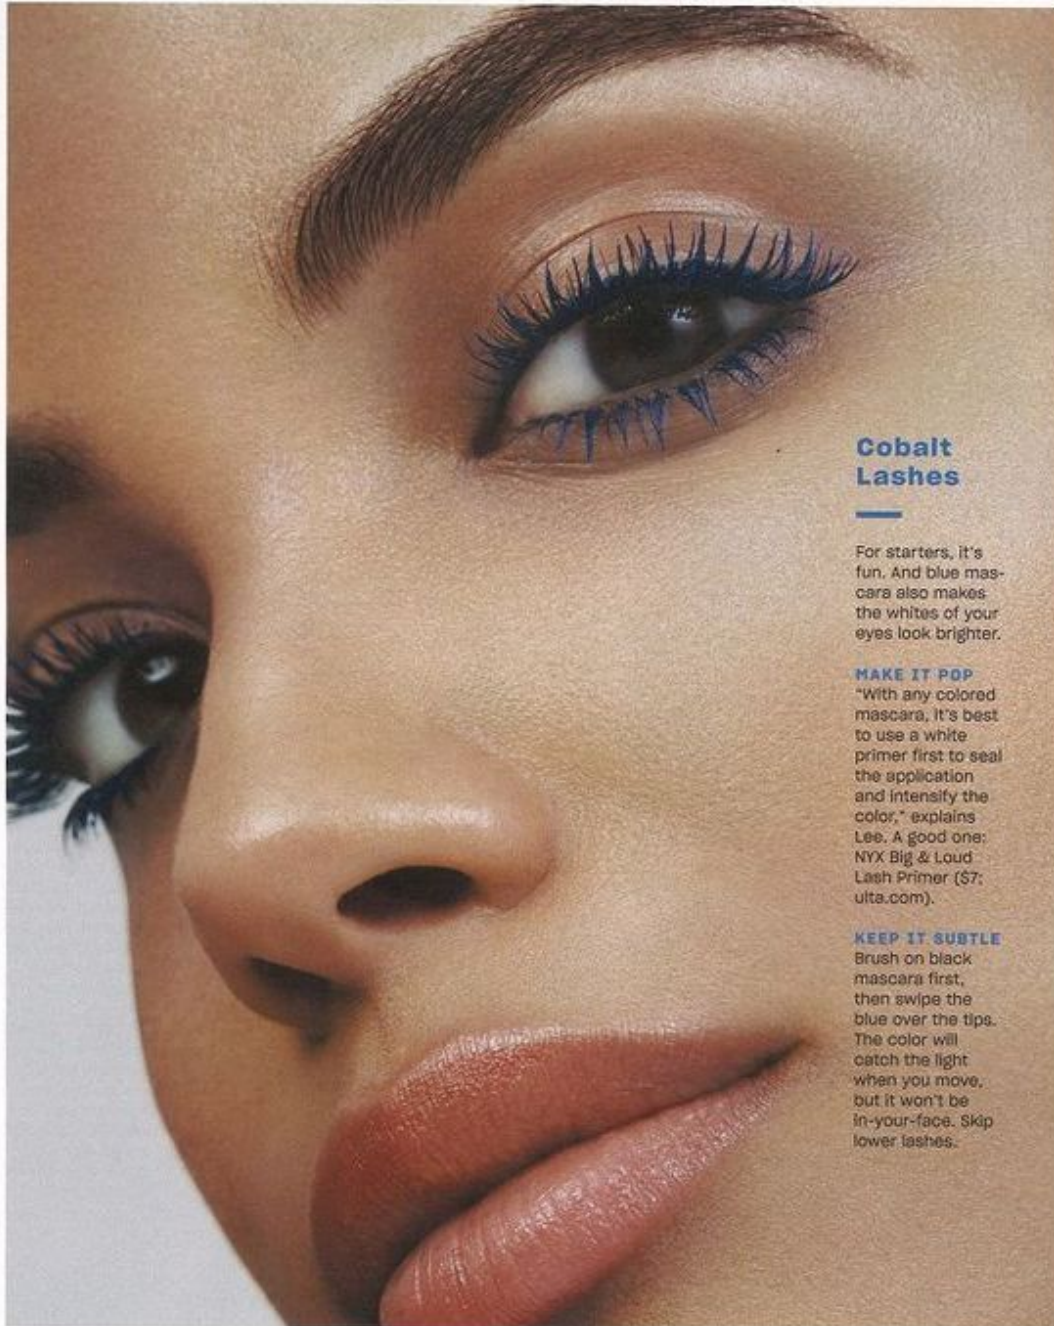

HANNAH DONKER

height 175 cm · bust 84 cm · cup A · waist 61 cm · hips 90 cm · dress 36
shoes size 40 · hair brown · eyes brown

Cobalt Lashes

For starters, it's fun. And blue mascara also makes the whites of your eyes look brighter.

MAKE IT POP

"With any colored mascara, it's best to use a white primer first to seal the application and intensify the color," explains Lee. A good one: NYX Big & Loud Lash Primer ($7; ulta.com).

KEEP IT SUBTLE

Brush on black mascara first, then swipe the blue over the tips. The color will catch the light when you move, but it won't be in-your-face. Skip lower lashes.

JULY